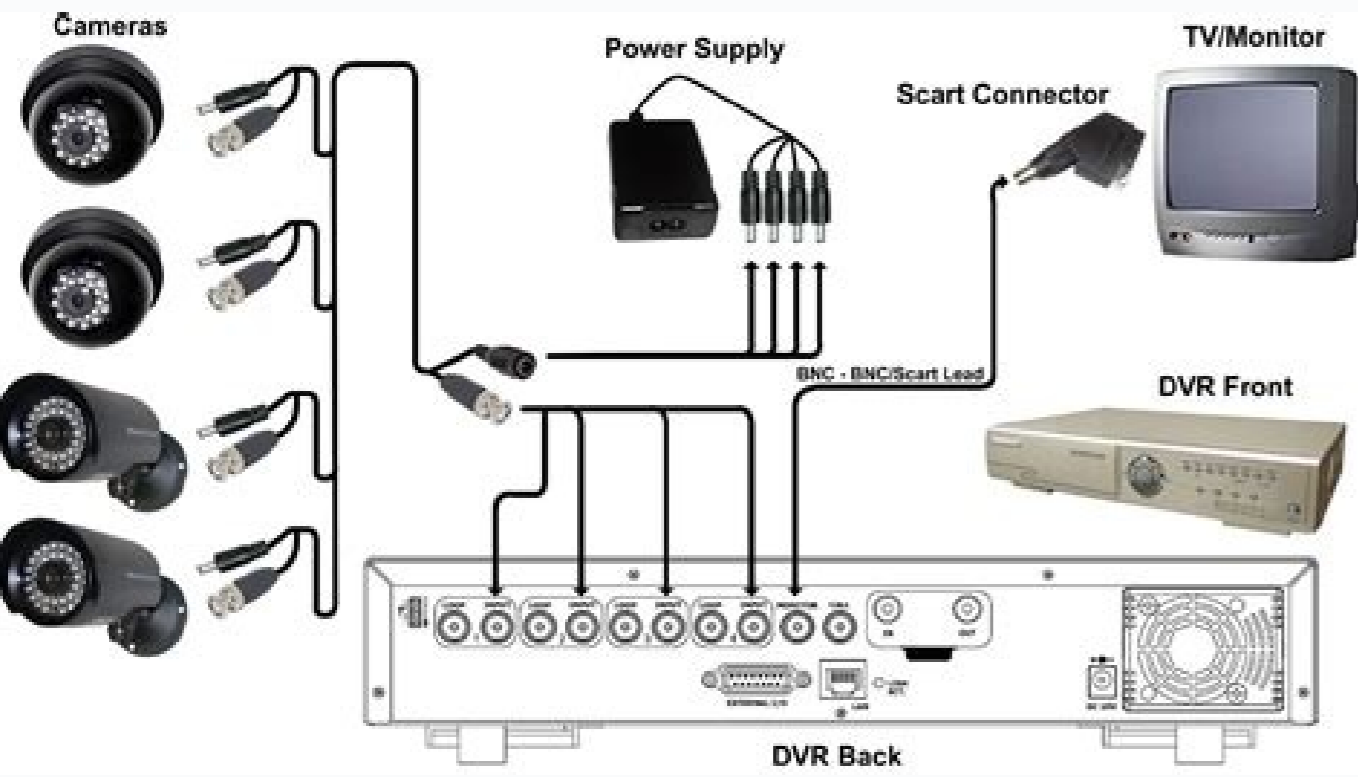

Cctv Cameras

Installation
Sales & Support

Email :sales.hyd@ipdna.co
Call 040 71328080

Security camera installation karachi. Security camera installation companies. Security camera installation islamabad. Security camera installation melbourne. Security camera installation rawalpindi. Security camera installation near me. Security camera installation cost. Security camera installation in lahore.